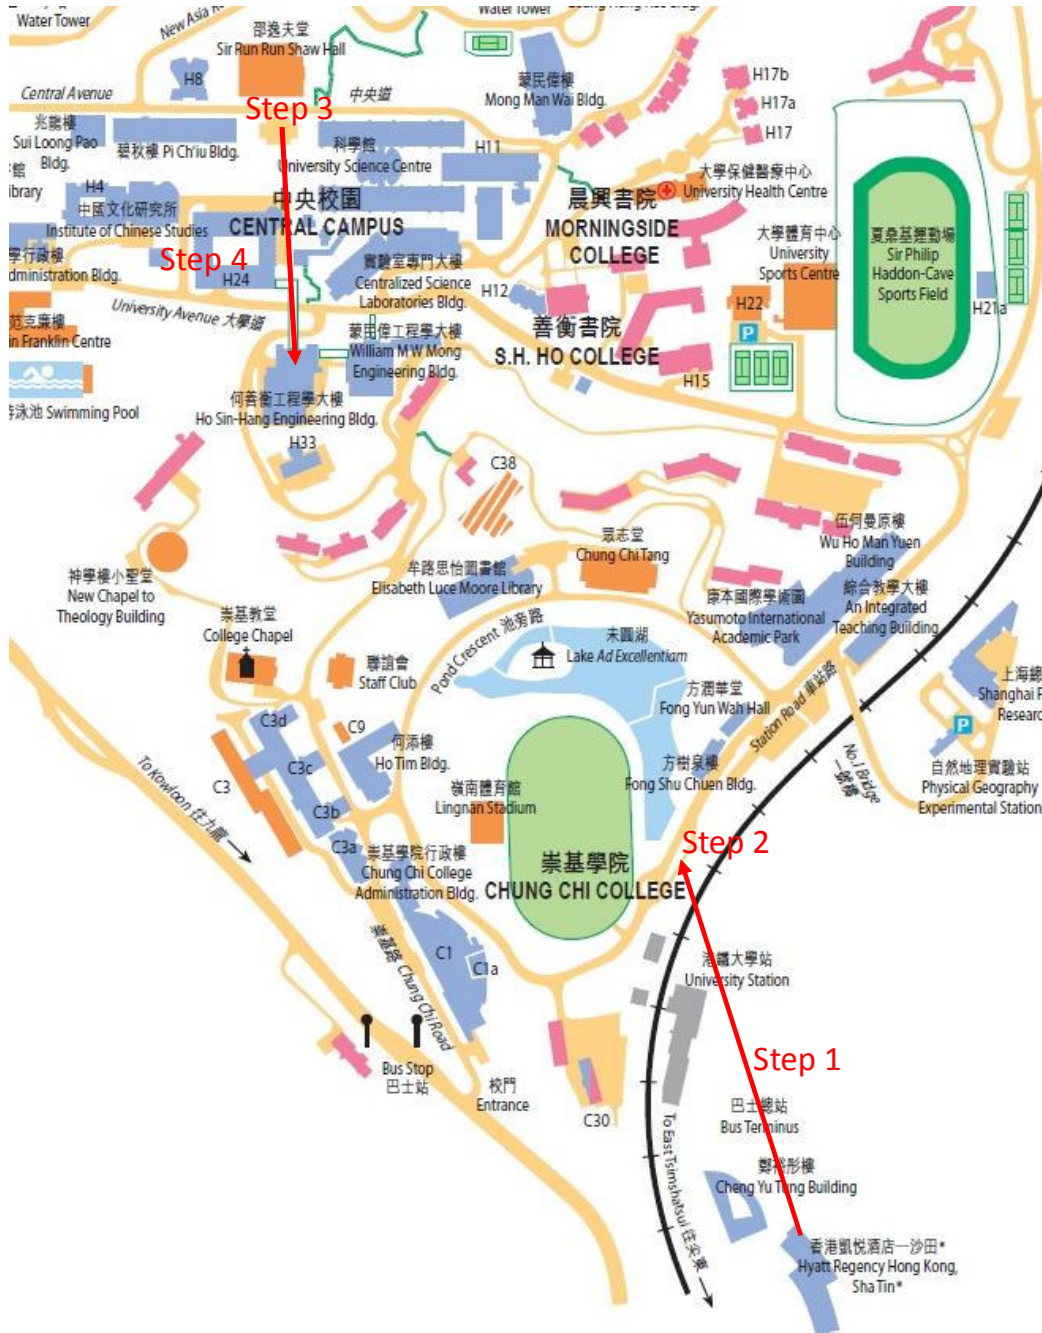

From the Hyatt Regency Hotel to the venue of the workshop

(Note: The venue has been changed to the TY Wong

Lecture Theatre on the 5th floor of Ho Sin-Hang

Engineering Building)

Please follow these four steps:

- 1) Walk from the Hyatt Regency Hotel to CUHK.
- 2) Get on the CUHK school bus (route number A1 or A2) next to the University MTR station as shown in the figure below.

- 3) Get off the CUHK school bus at the Sir Run Run Shaw Hall in the Main Campus. (Note: A lot of people will get off at this stop. You may ask the driver or the passengers on the bus to check if you have arrived there.)
- 4) Walk to the Ho Sin-Hang Engineering Building (about 5 min walk). The TY Wong Lecture Theatre is on the 5th floor of Ho Sin-Hang Engineering Building.